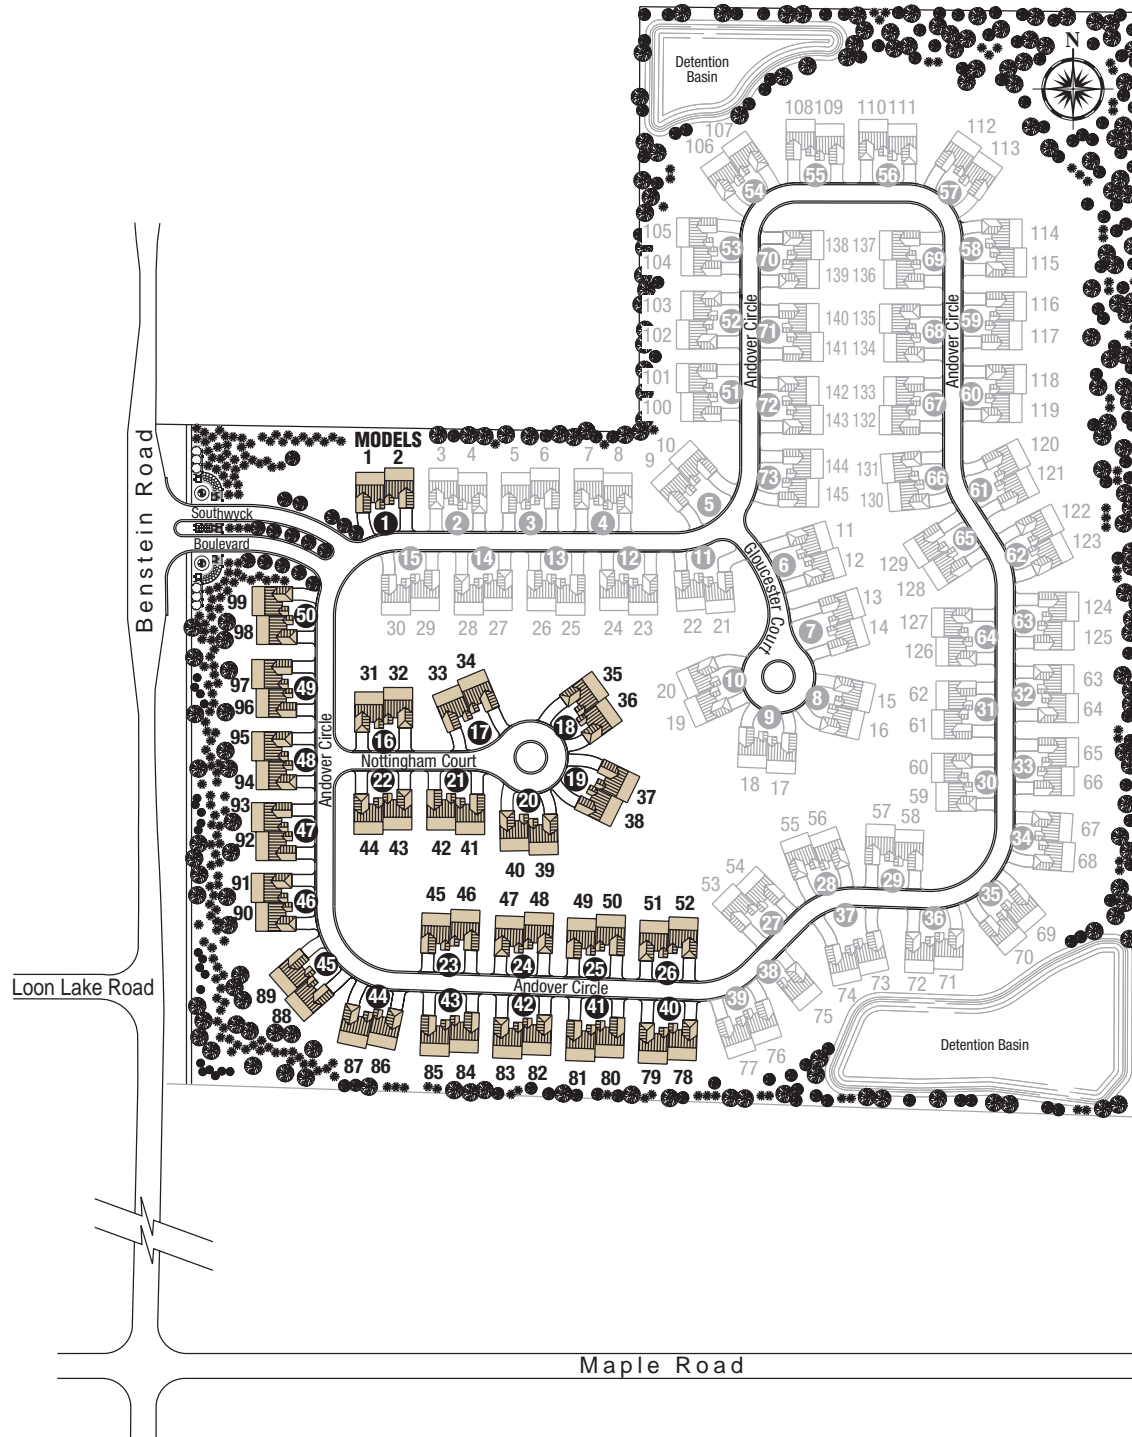

BENSTEIN CROSSING

PRESENTED BY

DEDICATION • INTEGRITY • EXPERIENCE

DEVELOPED BY **Commerce MB LLC**

Located on Benstein Rd. North of
Maple Rd. in Commerce Twp.

(248) 668-8570

mjccompanies.com

Copyright, © 2004

All information contained herein was accurate at the time of publication. In order to maintain the high degree of quality and incorporate management with greater facility and economy, we reserve the right to make changes in price, specifications, materials or to change or discontinue models without notice or obligation. Floor plan dimensions are approximate. Square footage calculated from exterior wall, master deed reflects interior dimensions. Renderings and illustrations are artist's concept and are only representative.