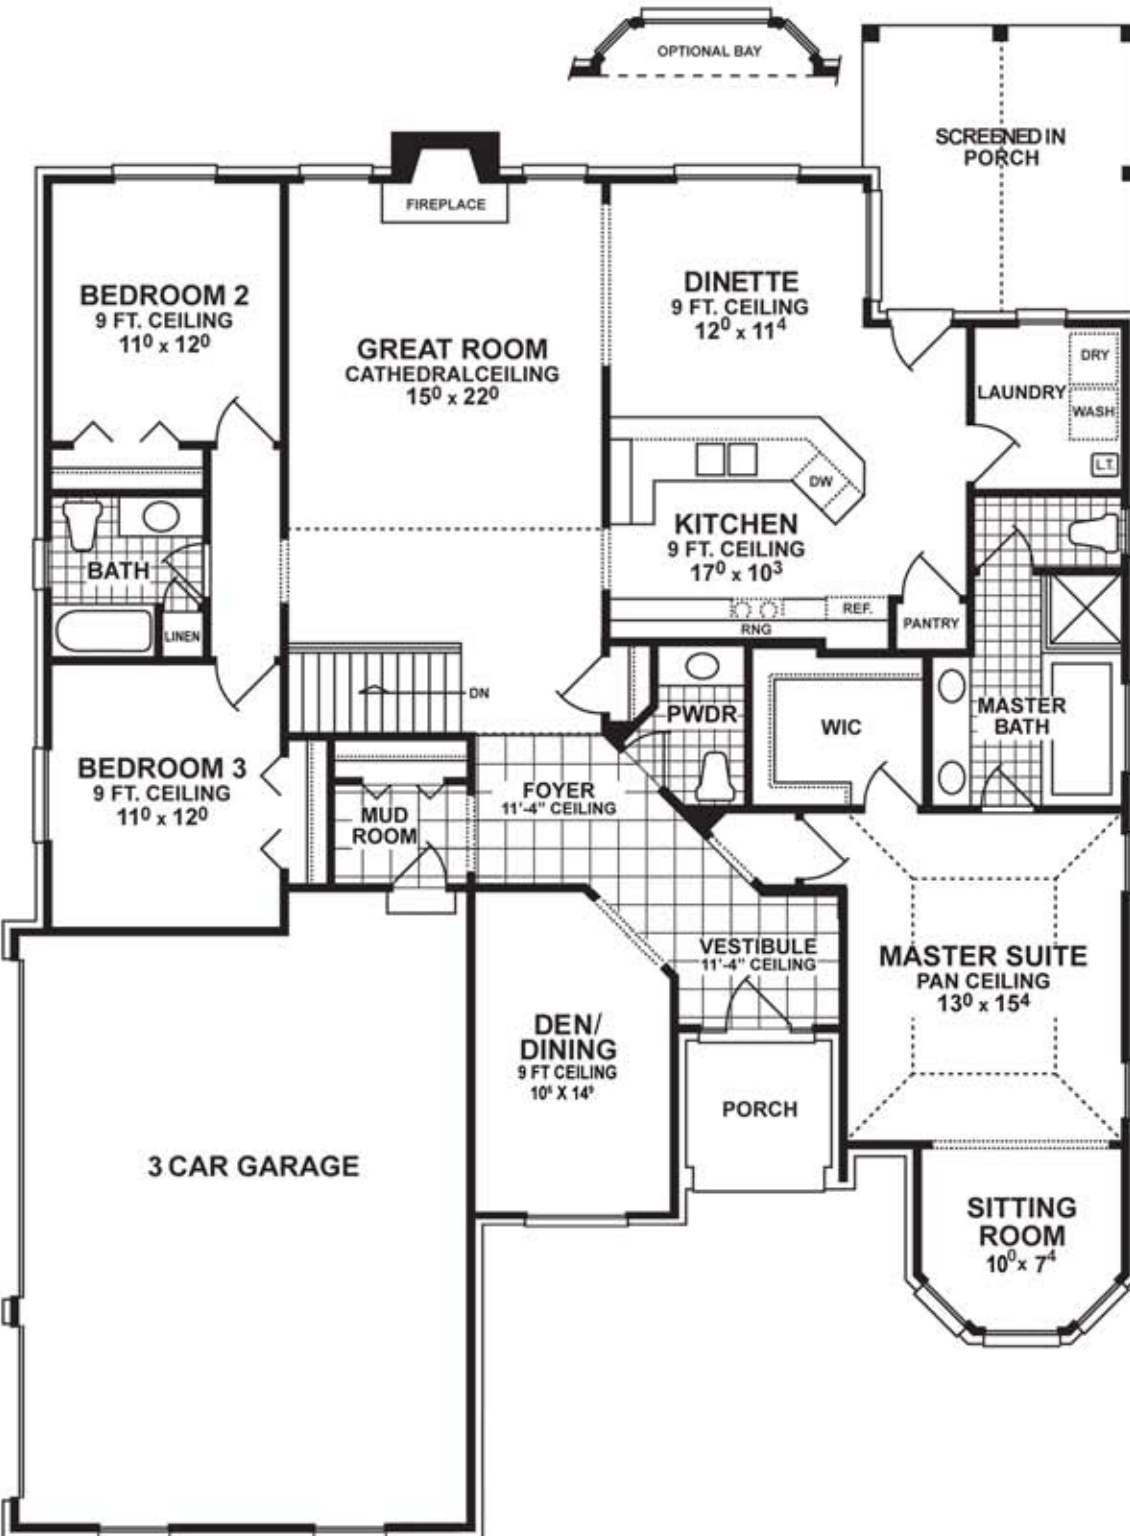

STRATFORD

The Austin IV

Presented By

46600 Romeo Plank Road  
 Suite 5  
 Macomb, MI 48044  
 586-615-4899  
 fax 586-469-1265  
 mjccompanies.com

All information contained herein was accurate at the time of publication. In order to maintain the high degree of quality and incorporate management with greater facility and economy, we reserve the right to make changes in price, specifications, materials or to change or discontinue models without notice or obligation. Floor plan dimensions are approximate. Square footage calculated from exterior wall, master deed reflects interior dimensions. ©2004