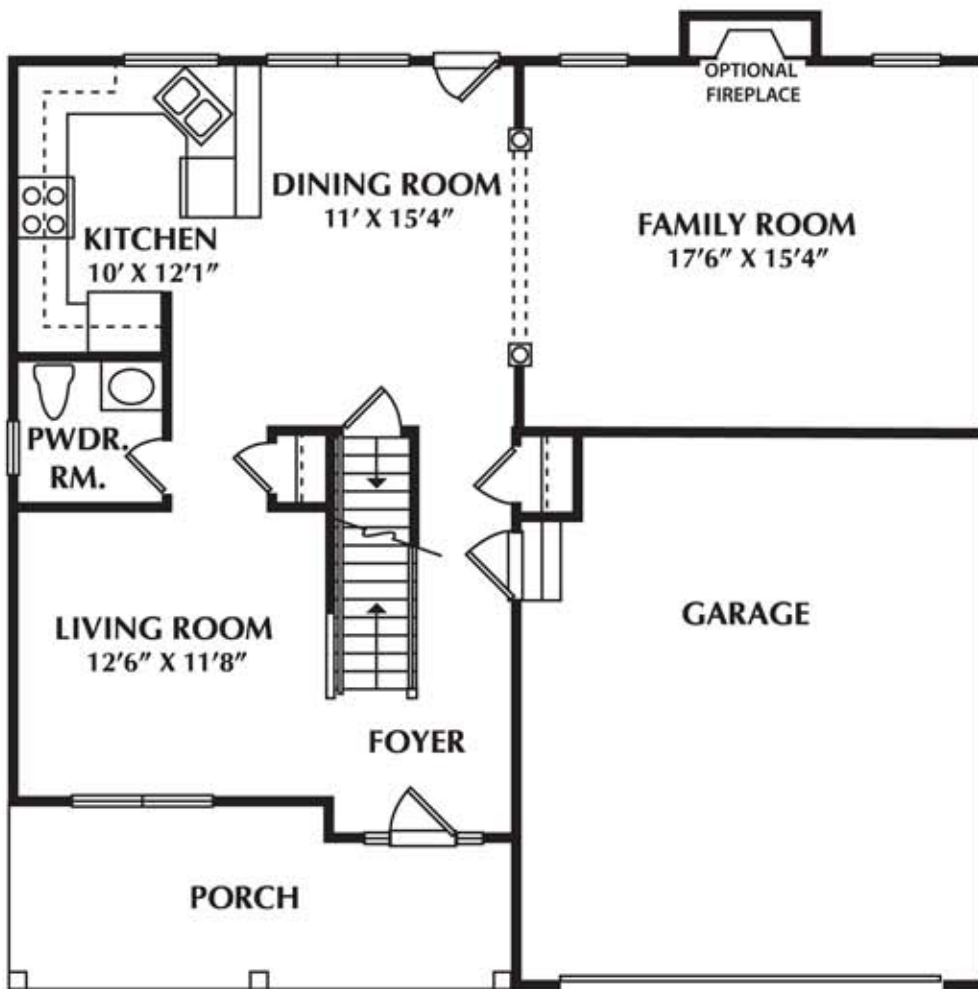

Newton
Meadows

The Brookfield

Presented By

46600 Romeo Plank Road
Suite 5
Macomb, MI 48044
248-236-9630
fax 248-236-9742
mjccompanies.com

All information contained herein was accurate at the time of publication. In order to maintain the high degree of quality and incorporate management with greater facility and economy, we reserve the right to make changes in price, specifications, materials or to change or discontinue models without notice or obligation. Floor plan dimensions are approximate. Square footage calculated from exterior wall, master deed reflects interior dimensions. ©2004