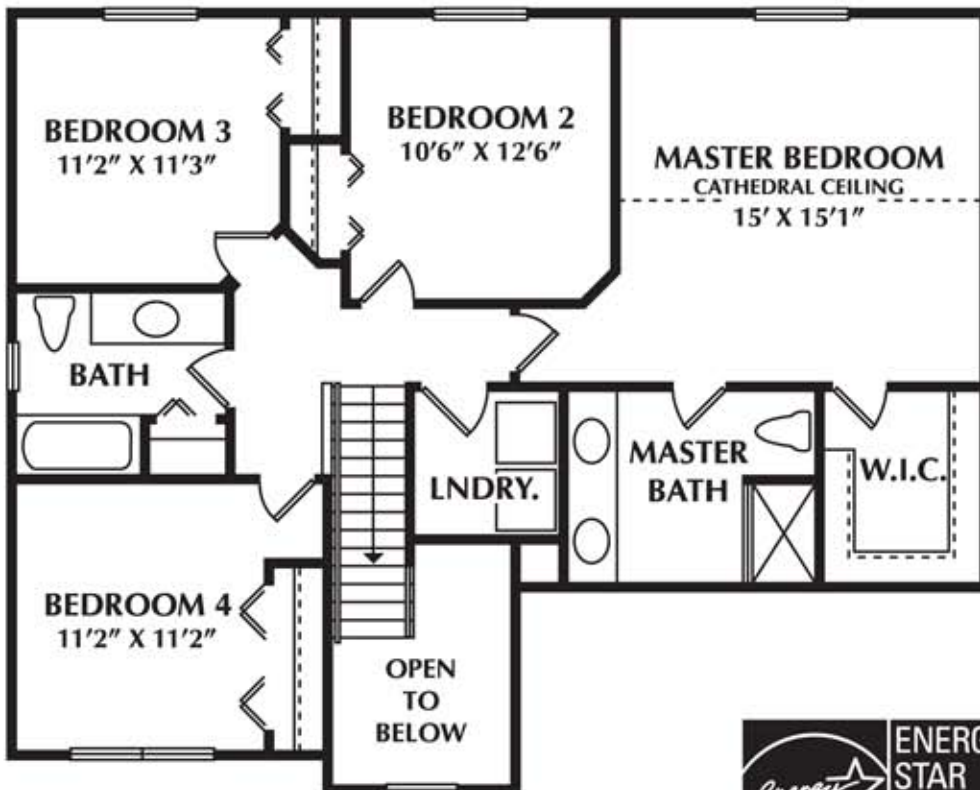

Newton
Meadows

The Brookfield

Presented By

46600 Romeo Plank Road
Suite 5
Macomb, MI 48044
248-236-9630
fax 248-236-9742
mjccompanies.com

All information contained herein was accurate at the time of publication. In order to maintain the high degree of quality and incorporate management with greater facility and economy, we reserve the right to make changes in price, specifications, materials or to change or discontinue models without notice or obligation. Floor plan dimensions are approximate. Square footage calculated from exterior wall, master deed reflects interior dimensions. ©2004