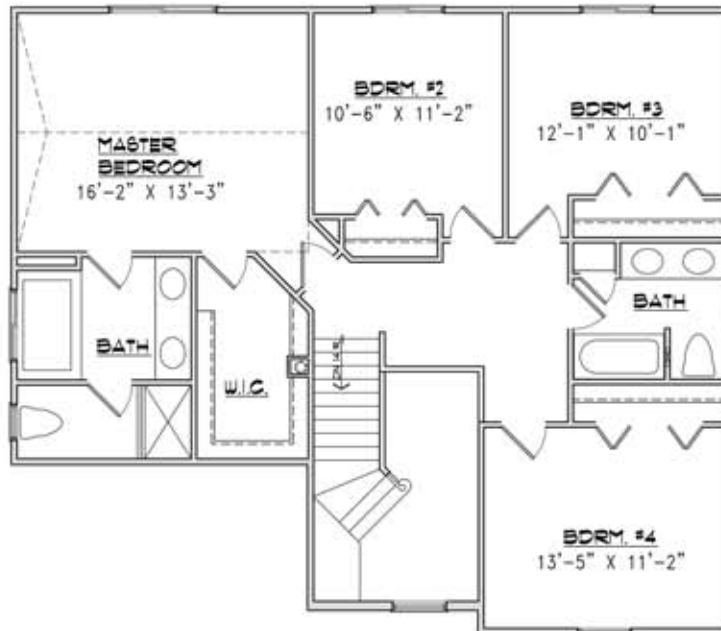

THE *Washington*

The MEADOWS
AT
CENTRAL PARK

FIRST FLOOR PLAN

SECOND FLOOR PLAN

46600 ROMEO PLANK, SUITE 5
MACOMB, MI 48044
P 586.737.0174 F 586.737.0176
www.mjccompanies.com