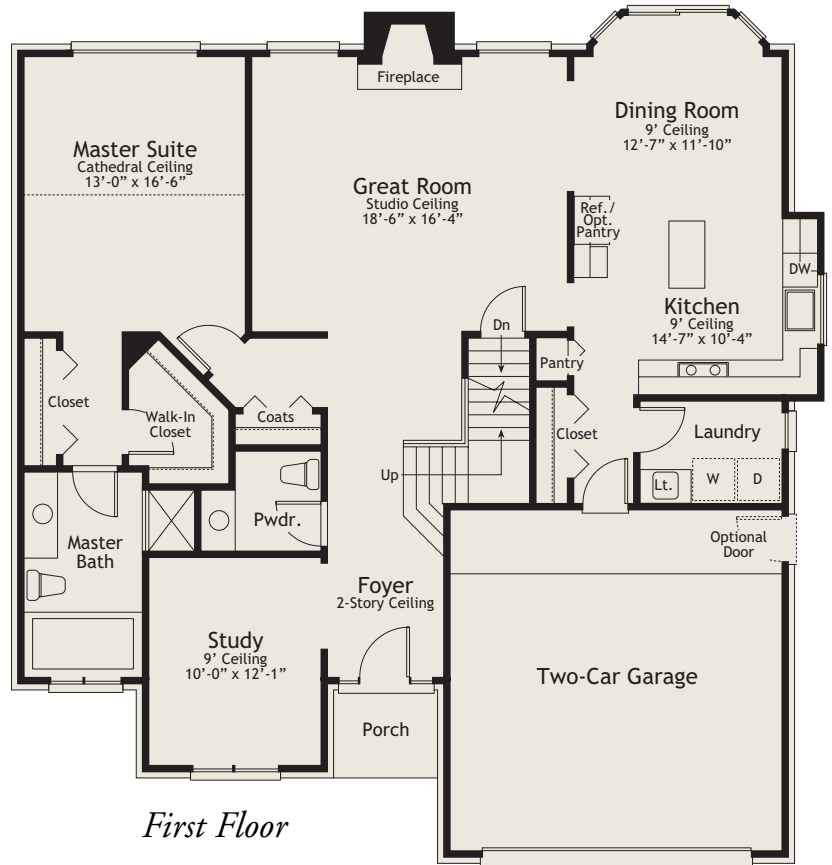

The MEADOWS  
AT  
CENTRAL PARK

THE *Andover*

All information contained herein was accurate at the time of publication. In order to maintain the high degree of quality and incorporate management with greater facility and economy, we reserve the right to make changes in price, specifications, materials or to change or discontinue models without notice or obligation. Floor plan dimensions are approximate. Square footage calculated from exterior wall, master deed reflects interior dimensions. renderings and illustrations are artist's concept and are only representative.