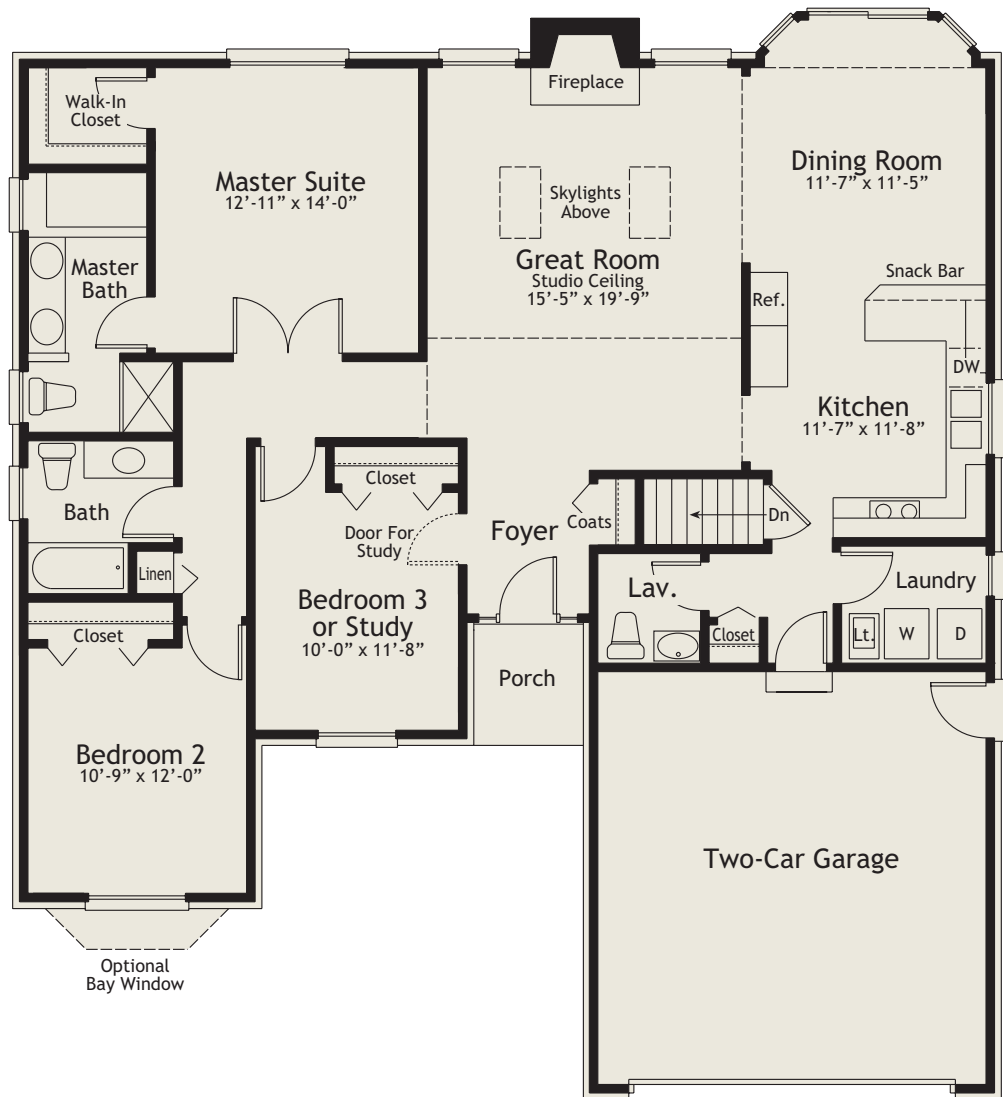

The MEADOWS  
AT  
CENTRAL PARK

THE Wellington

All information contained herein was accurate at the time of publication. In order to maintain the high degree of quality and incorporate management with greater facility and economy, we reserve the right to make changes in price, specifications, materials or to change or discontinue models without notice or obligation. Floor plan dimensions are approximate. Square footage calculated from exterior wall, master deed reflects interior dimensions. renderings and illustrations are artist's concept and are only representative.