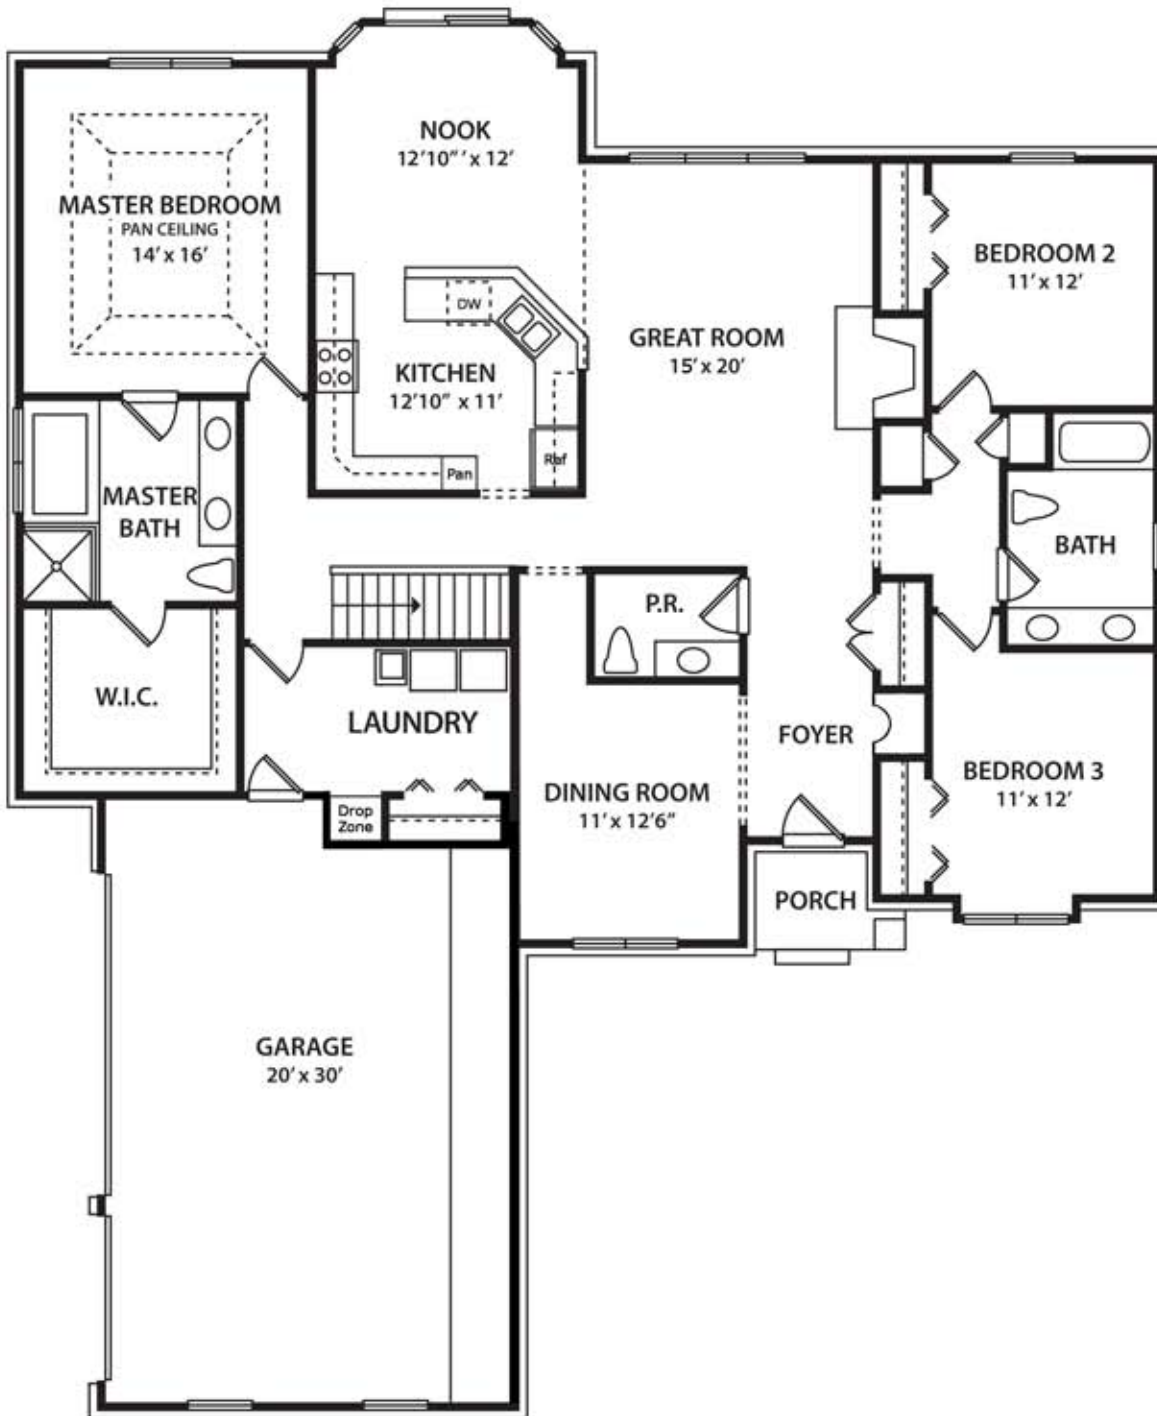

The Arbor

Presented By

46600 Romeo Plank Road
Suite 5
Macomb, MI 48044
248-698-1598
fax 248-698-2636
mjccompanies.com

All information contained herein was accurate at the time of publication. In order to maintain the high degree of quality and incorporate management with greater facility and economy, we reserve the right to make changes in price, specifications, materials or to change or discontinue models without notice or obligation. Floor plan dimensions are approximate. Square footage calculated from exterior wall, master deed reflects interior dimensions. ©2004