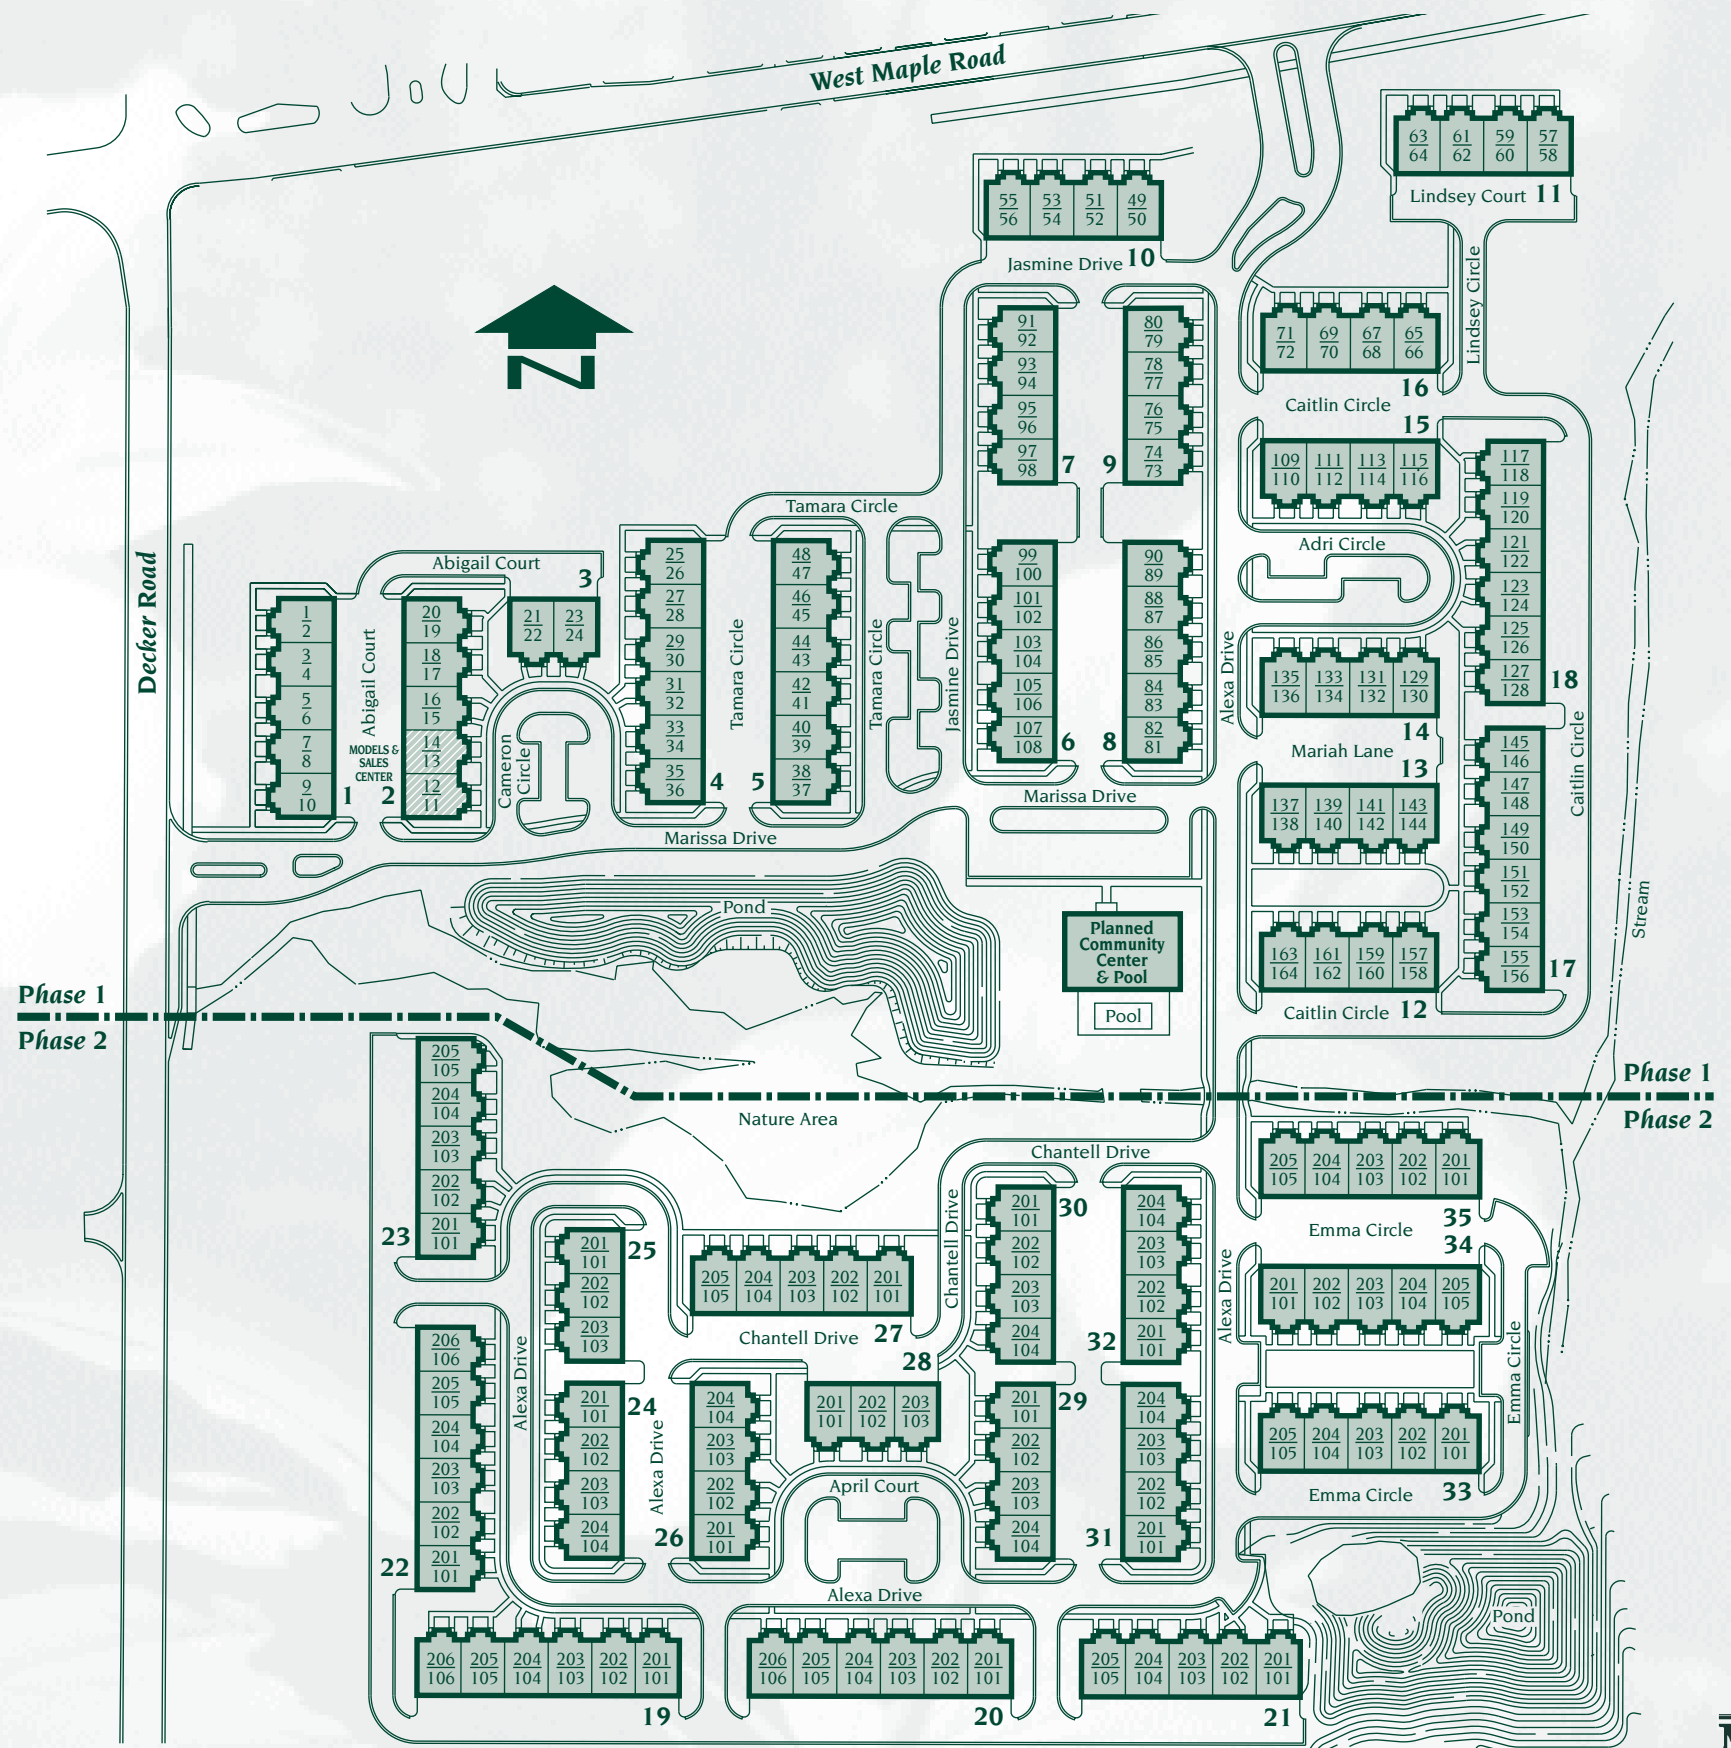

The Community

Tranquil water features and acres of preserved natural areas set a tone of casual elegance and harmony. Winding pathways and a planned community center with a swimming pool and sundeck convey a cherished sense of community.

For More Information
248.366.8887

All information contained herein was accurate at the time of publication. In order to maintain the high degree of quality and incorporate management with greater facility and economy, we reserve the right to make changes in price, specifications, materials or to change or discontinue models without notice or obligation. Floor plan dimensions are approximate. Square footage calculated from exterior wall, master deed reflects interior dimensions. Renderings and illustrations are artist's concept and are only representative.