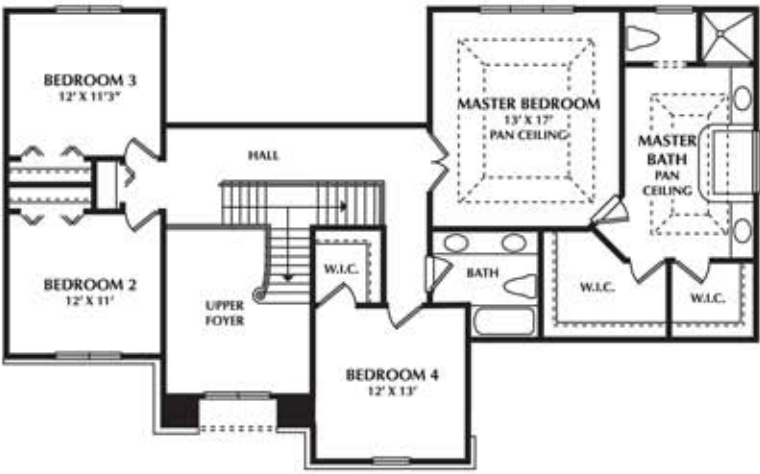

Opt. "A" MUDROOM AREA

Opt. "D" MUDROOM AREA W/LAUNDRY RM. ON SECOND FLOOR

Opt. "E" MUDROOM AREA W/LAUNDRY RM. ON SECOND FLOOR

Opt. "F" LAUNDRY ROOM ON SECOND FLOOR TO BE BUILT IN CONJUNCTION WITH OPTIONS D & E

Opt. "B" MASTER BEDROOM AREA

Opt. "C" MASTER BEDROOM AREA

The Grand Drake

Presented By

46600 Romeo Plank Road
Suite 5
Macomb, MI 48044
586-737-0174
fax 586-263-5903
mjccompanies.com

All information contained herein was accurate at the time of publication. In order to maintain the high degree of quality and incorporate management with greater facility and economy, we reserve the right to make changes in price, specifications, materials or to change or discontinue models without notice or obligation. Floor plan dimensions are approximate. Square footage calculated from exterior wall, master deed reflects interior dimensions. ©2004