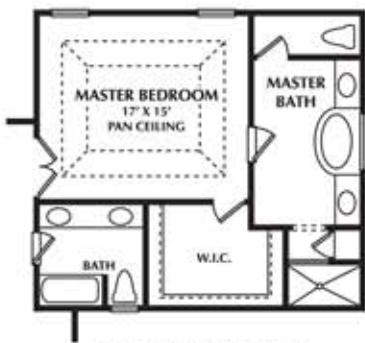

Opt. "A" MUDROOM AREA

Opt. "D" MUDROOM AREA W/LAUNDRY RM. ON SECOND FLOOR

Opt. "E" MUDROOM AREA W/LAUNDRY RM. ON SECOND FLOOR

Opt. "F" LAUNDRY ROOM ON SECOND FLOOR TO BE BUILT IN CONJUNCTION WITH OPTIONS D & E

Opt. "B" MASTER BEDROOM AREA

Opt. "C" MASTER BEDROOM AREA

The Grand Drake

Presented By

46600 Romeo Plank Road
Suite 5
Macomb, MI 48044
586-737-0174
fax 586-263-5903
mjccompanies.com

All information contained herein was accurate at the time of publication. In order to maintain the high degree of quality and incorporate management with greater facility and economy, we reserve the right to make changes in price, specifications, materials or to change or discontinue models without notice or obligation. Floor plan dimensions are approximate. Square footage calculated from exterior wall, master deed reflects interior dimensions. ©2004