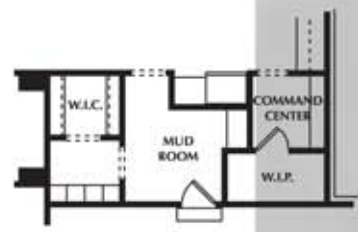

Opt. "A" MUDROOM AREA

Opt. "D" MUDROOM AREA W/LAUNDRY RM. ON SECOND FLOOR

Opt. "E" MUDROOM AREA W/LAUNDRY RM. ON SECOND FLOOR

Opt. "F" LAUNDRY ROOM ON SECOND FLOOR TO BE BUILT IN CONJUNCTION WITH OPTIONS D & E

Opt. "B" MASTER BEDROOM AREA

Opt. "C" MASTER BEDROOM AREA

The Grand Drake

Presented By

46600 Romeo Plank Road
Suite 5
Macomb, MI 48044
586-737-0174
fax 586-263-5903
mjccompanies.com

All information contained herein was accurate at the time of publication. In order to maintain the high degree of quality and incorporate management with greater facility and economy, we reserve the right to make changes in price, specifications, materials or to change or discontinue models without notice or obligation. Floor plan dimensions are approximate. Square footage calculated from exterior wall, master deed reflects interior dimensions. ©2004