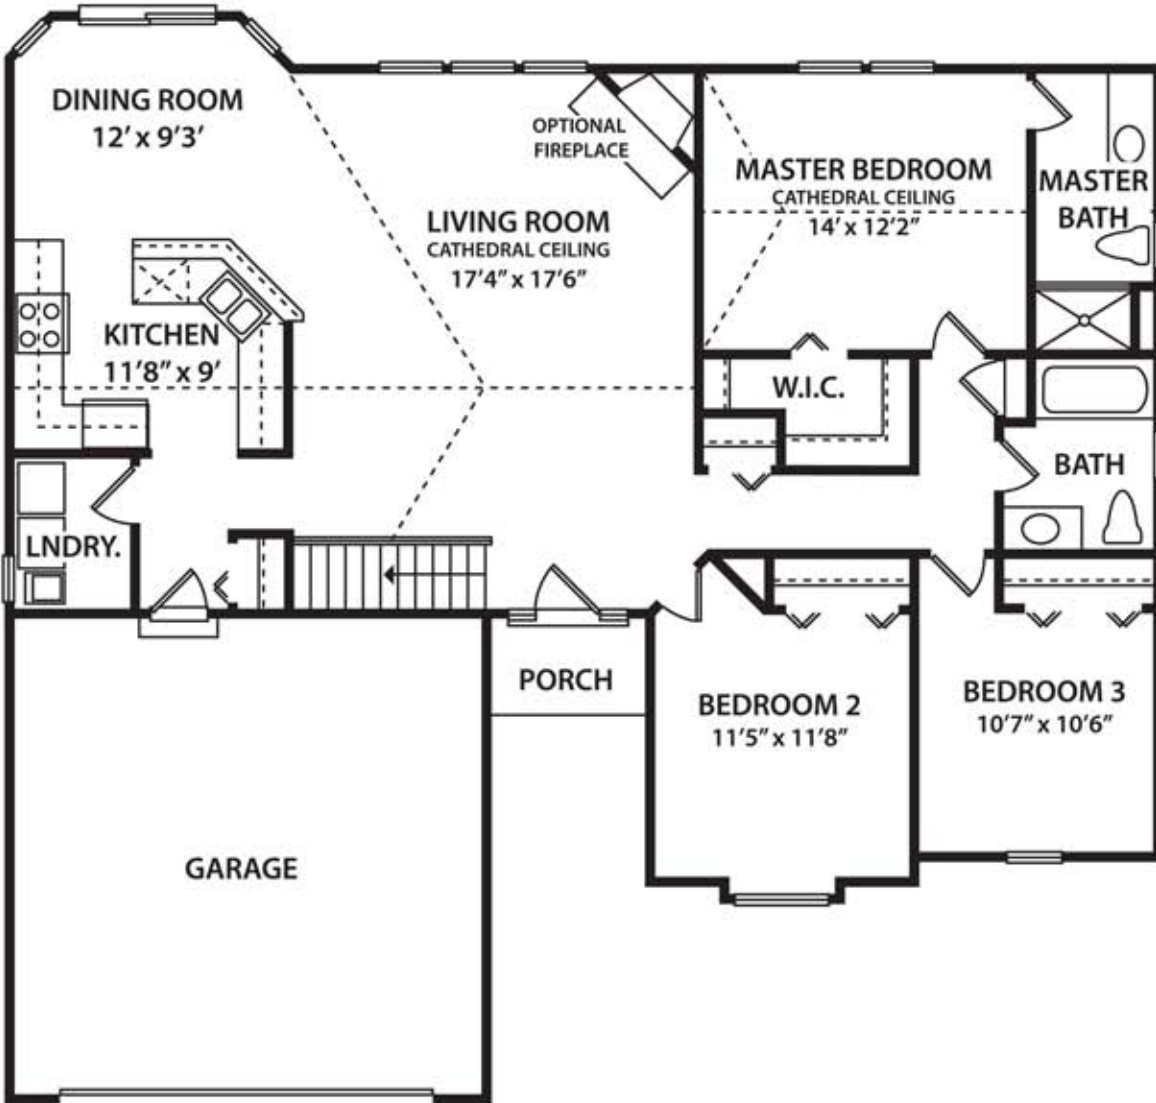

The Villager

Presented By

46600 Romeo Plank Road  
Suite 5  
Macomb, MI 48044  
734-347-0645  
mjccompanies.com

All information contained herein was accurate at the time of publication. In order to maintain the high degree of quality and incorporate management with greater facility and economy, we reserve the right to make changes in price, specifications, materials or to change or discontinue models without notice or obligation. Floor plan dimensions are approximate. Square footage calculated from exterior wall, master deed reflects interior dimensions. ©2004