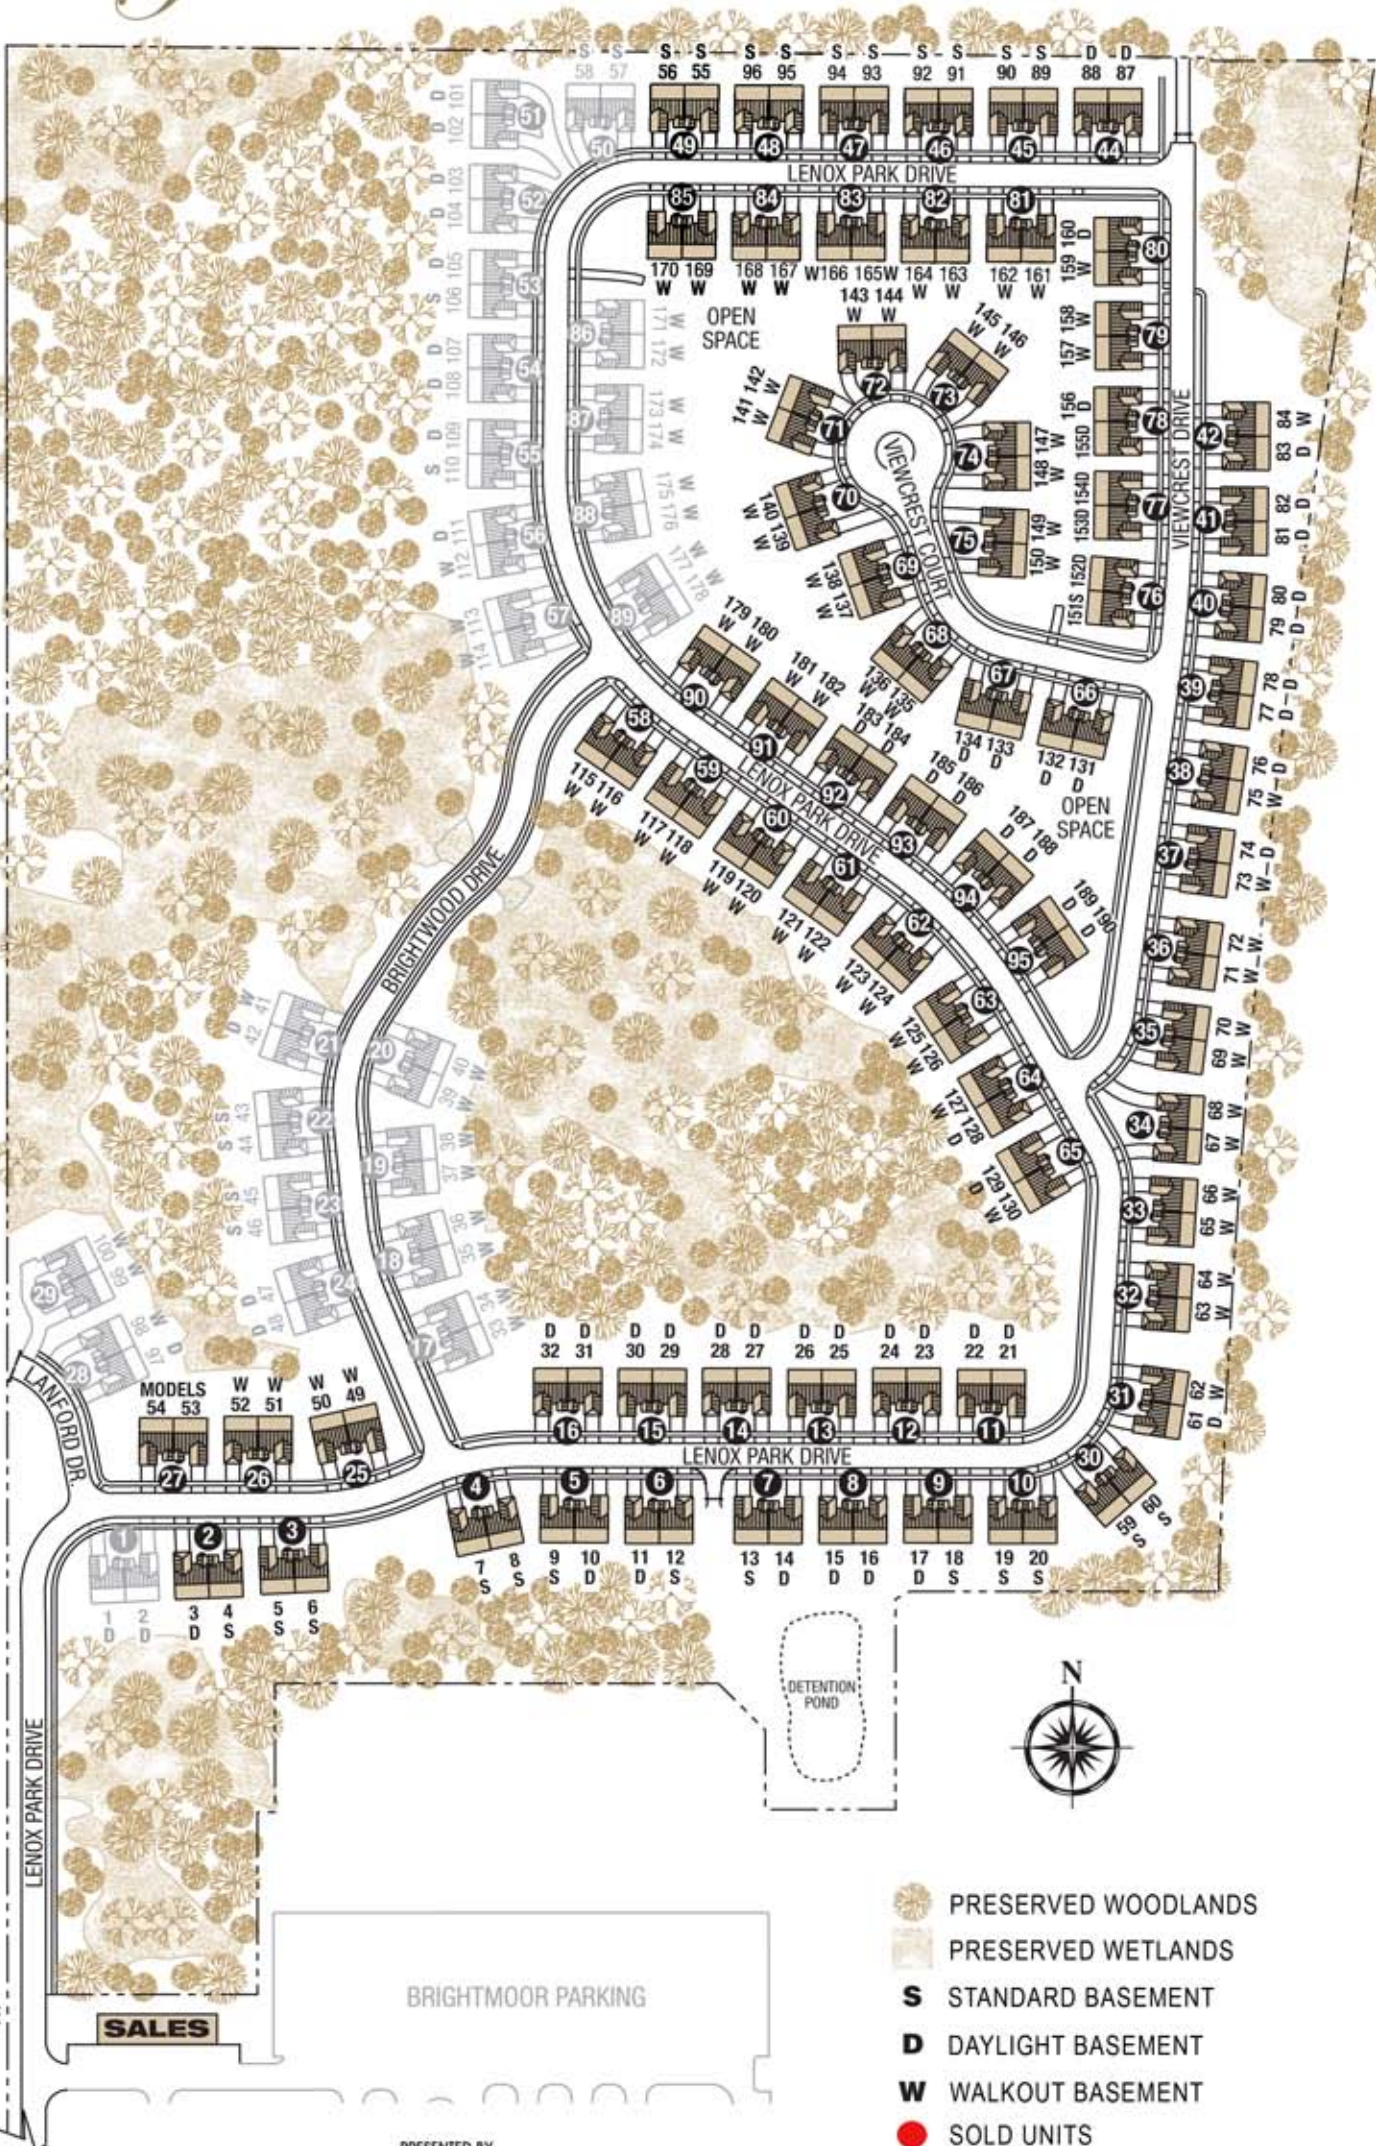

LENOX Park

SITE PLAN

TO
13 MILE
ROAD

PRESENTED BY

DEDICATION • INTEGRITY • EXPERIENCE

DEVELOPED BY PT Commerce LLC

Located on 13 Mile Rd.
West of M-5 in Novi.
mjccompanies.com
(248) 668-1452