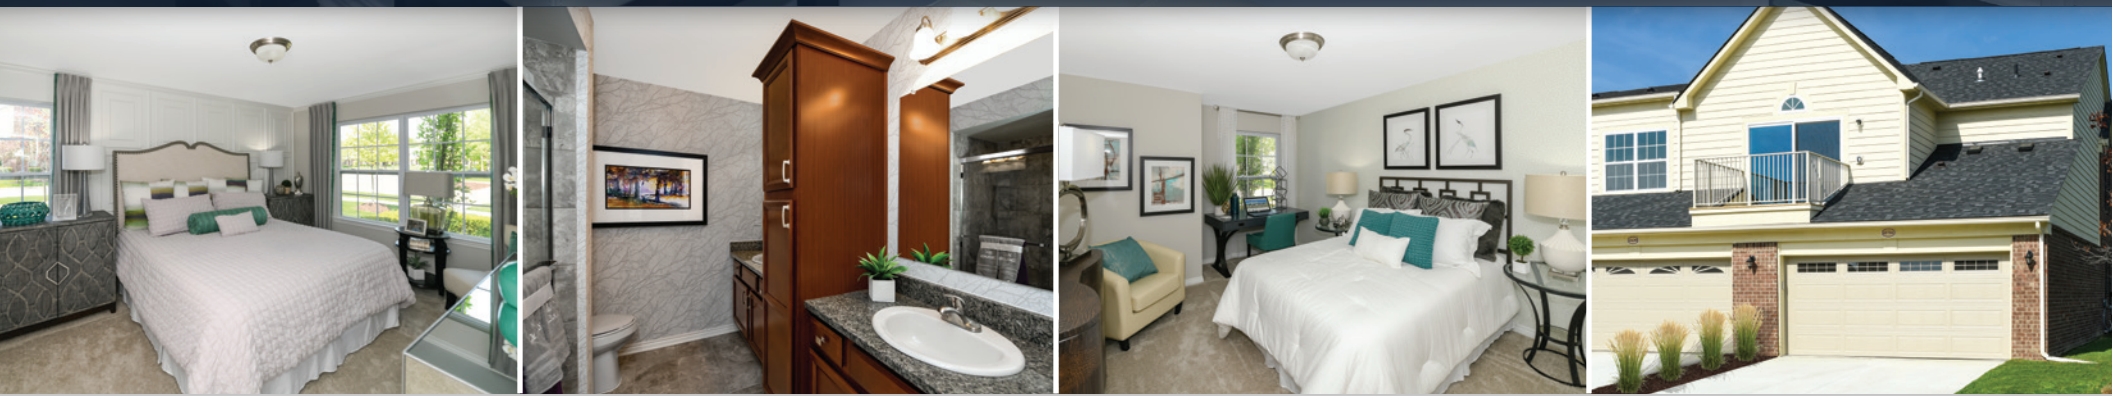

The Arlington

1,253 Sq. Ft. | 2 Bedroom | 2 Bath | Patio | Attached 2-Car Garage

• **BASEMENT**
596 Sq. Ft.

• **FIRST FLOOR**