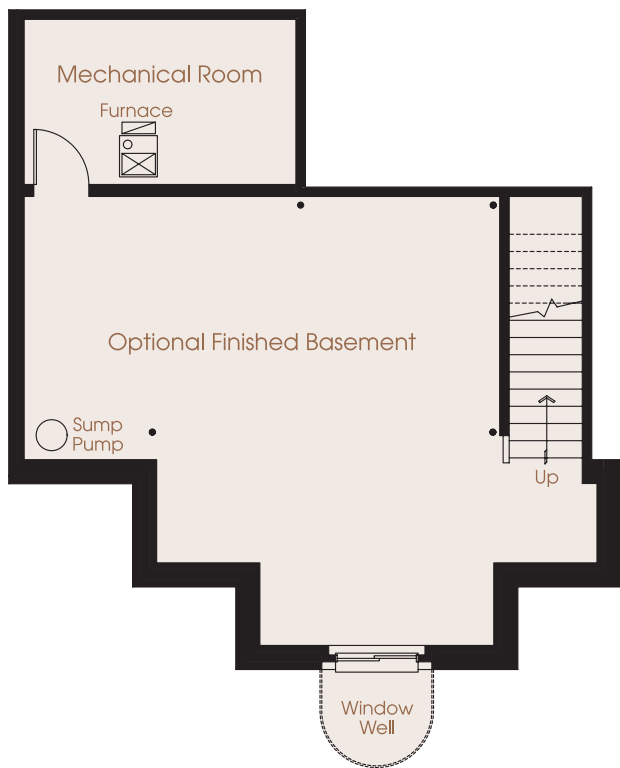

The Arlington

1,253 Sq. Ft. | 2 Bedroom | 2 Bath | Patio | Attached 2-Car Garage

• **BASEMENT**
596 Sq. Ft.

• **FIRST FLOOR**