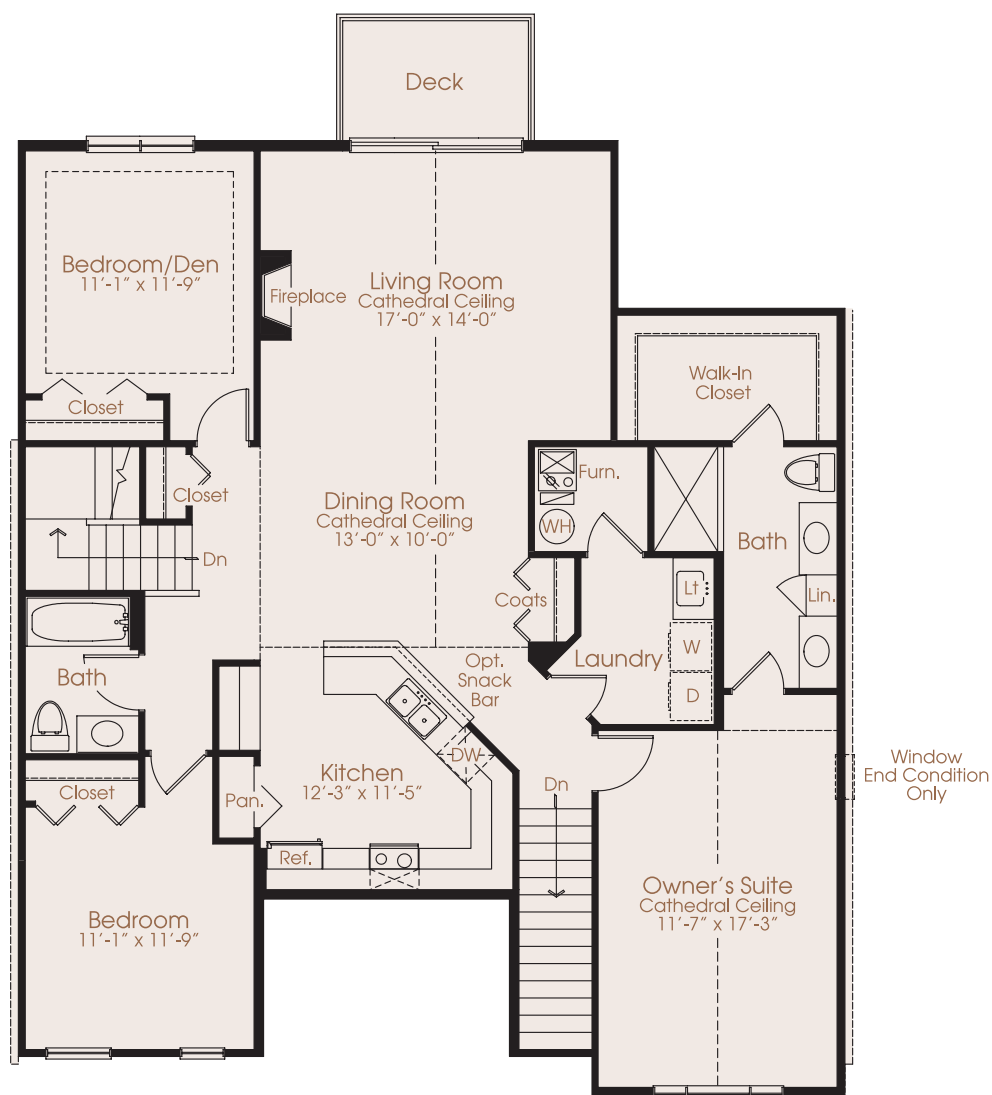

The Bloomfield

1,729 Sq. Ft. | 3 Bedroom | 2 Bath | Terrace | Attached 2-Car Garage

• **SECOND FLOOR**