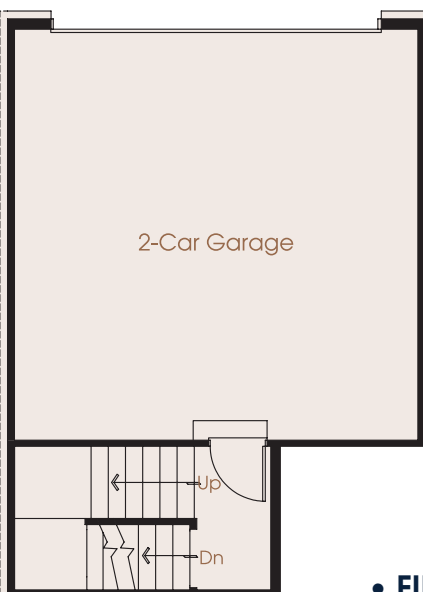

The Bloomfield

1,729 Sq. Ft. | 3 Bedroom | 2 Bath | Terrace | Attached 2-Car Garage

• **SECOND FLOOR**