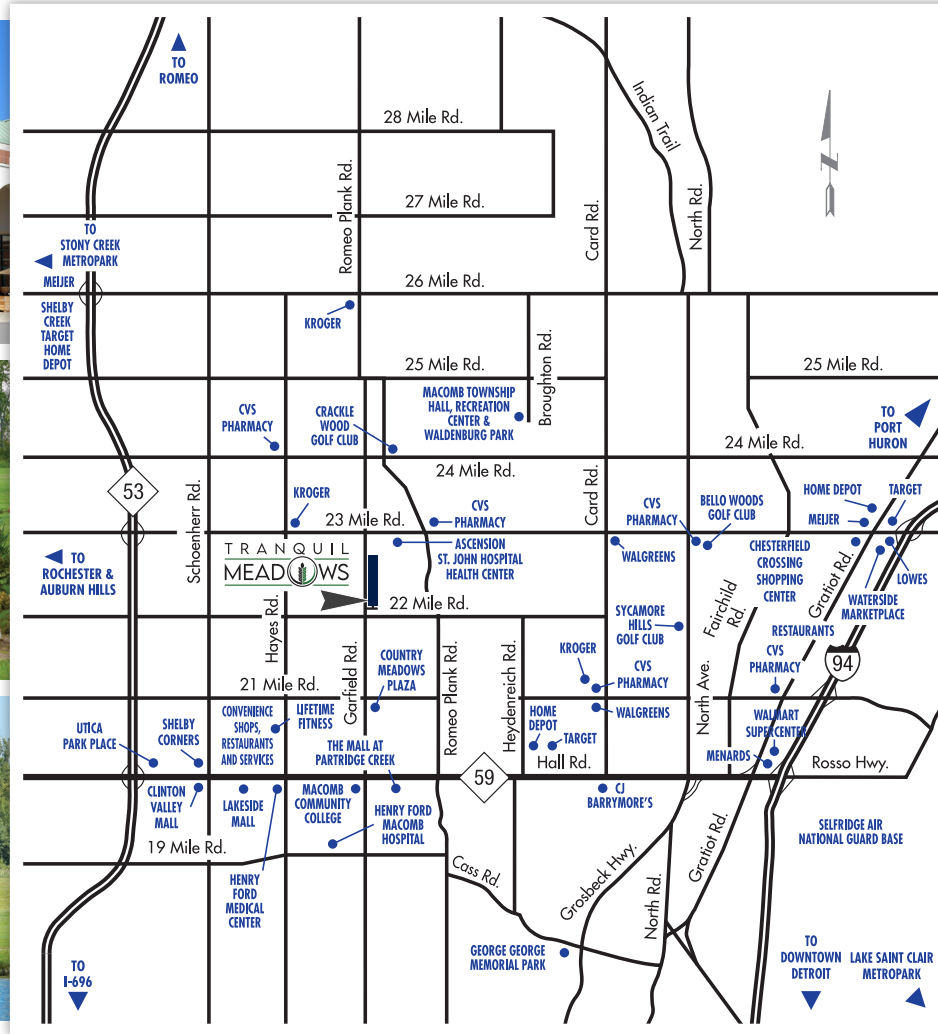

TRANQUIL
MEADOWS

COMMUNITY PLAN

Tranquil Meadows is located on the north side of
22 Mile Road between Garfield and Romeo Plank Roads

WHY YOU'LL LOVE THIS COMMUNITY

Located north of 22 Mile Road in Macomb Township, Tranquil Meadows offers a vast variety of nearby dining, shopping and attractions including: The Mall at Partridge Creek, movie theaters, fitness clubs, the Macomb Center for the Performing Arts, Macomb Township Recreation Center and so much more. Top medical facilities including Ascension St. John Hospital Health Center and Henry Ford Macomb Hospital – Clinton Township are nearby. Find specialty gourmet delicacies at Nino Salvaggio. Enjoy endless recreation opportunities at the Macomb Aquatic Center, Suburban Ice Arena, Macomb Corners Park, or enjoy a round of golf at one of four public courses located within the Township. Macomb Township is also home to the largest multimedia library in the county, Clinton-Macomb Public Library.